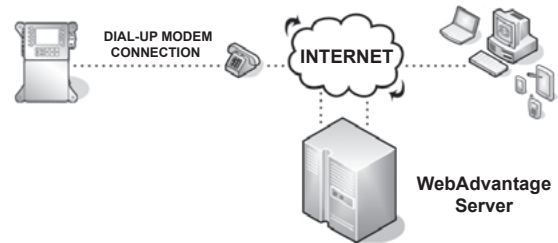

# Internet Communications

**WebAdvantage** works for you by automatically emailing your custom designed reports to whom you want when you want them. Reports can include probe, water meter, relay and notepad history along with many other items. The exclusive “summary” view combines important information from all of your connected MegaTrons in a single view when you log in to WebAdvantage. Email alerts from the server ensure that users are notified of any and all problems, including alarm conditions, loss of communications connection or loss of power.

## Options to interface your MegaTron with the WebAdvantage service:

### Direct Network Connection

The H communications option consists of a network interface card allowing access to a TCP/IP enabled network. It supports DHCP and static networks via on screen configurable options and can access the internet.

### Cellular Router Connection

Solid Blend has external cellular routers and data plans available to connect units with the H option to the internet via cellular networks.