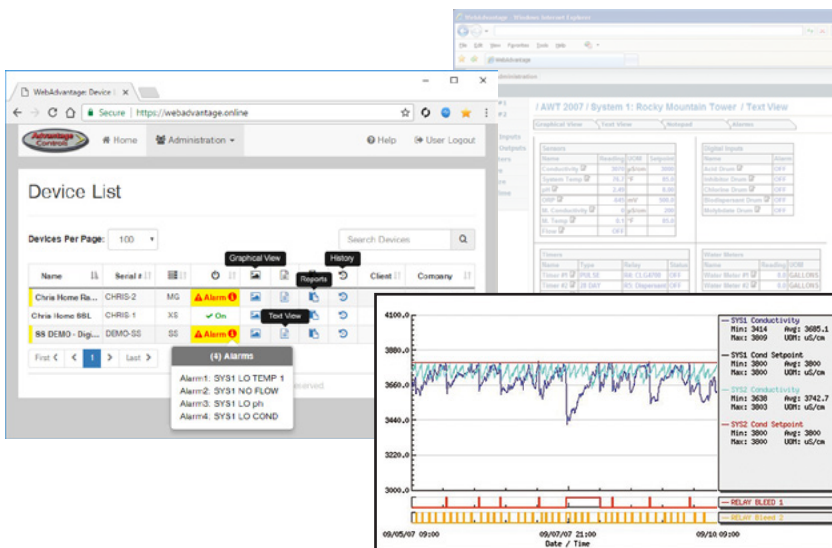

Get the WebAdvantage Now:

To experience the WebAdvantage of communications with an actual MegaTron controller go to <http://www.advantagecontrols.com/request_demopass.php>, fill in your contact information and you will be given a user name and password to go “on-line” with an actual controller.