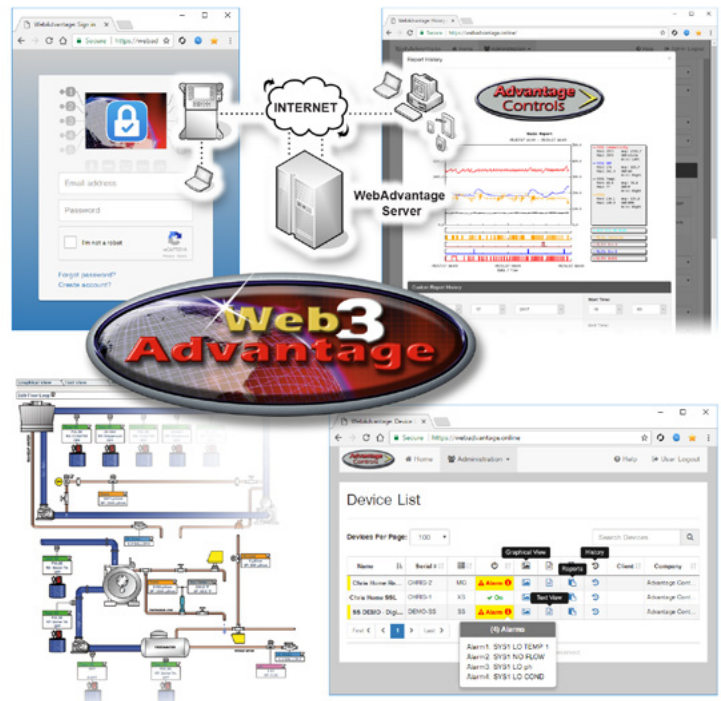

## Internet Control:

- MegaTron Controller
- MegaTronXS Controller

## Key Features

- Advanced Encryption Security
- Change Settings Remotely
- No Software to Load
- Back-Up Server Assurance
- Advanced Summary Page
- Email Alarm Notification
- Constant Connection
- Server Stored History
- Report Templates
- Enhanced Custom Reporting
- Company Logo Branding
- Easier Administration Control

Web Advantage uses web based communications with the newest, most reliable and secure server technology for connection, control and history management.

An exclusive summary view lets you check the status of all your connected MegaTrons on one screen. Email alerts from the server ensure that users are kept informed of any alarm conditions, including disconnection and power loss encountered by remote MegaTrons.

# Internet Communications

**WebAdvantage** works for you by automatically emailing your custom designed reports to whom you want when you want them. Reports can include probe, water meter, relay and notepad history along with many other items. The exclusive “summary” view combines important information from all of your connected MegaTrons in a single view when you log in to WebAdvantage. Email alerts from the server ensure that users are notified of any and all problems, including alarm conditions, loss of communications connection or loss of power.