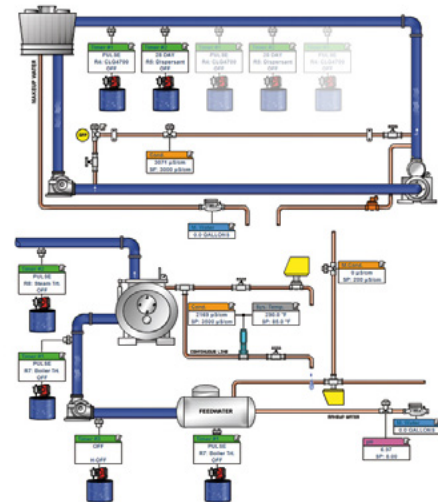

Get the WebAdvantage Now:

To experience the WebAdvantage of communications with an actual MegaTron controller go to <http://www.advantagecontrols.com/request_demopass.php>, fill in your contact information and you will be given a user name and password to go “on-line” with an actual controller.