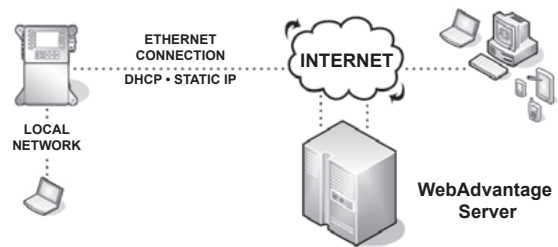

Internet Communications

WebAdvantage works for you by automatically emailing your custom designed reports to whom you want when you want them. Reports can include probe, water meter, relay and notepad history along with many other items. The exclusive “summary” view combines important information from all of your connected MegaTrons in a single view when you log in to WebAdvantage. Email alerts from the server ensure that users are notified of any and all problems, including alarm conditions, loss of communications connection or loss of power.

Options to interface your MegaTron with the WebAdvantage service:

Direct Network Connection

The H communications option consists of a network interface card allowing access to a TCP/IP enabled network. It supports DHCP and static networks via on screen configurable options and can access the internet.